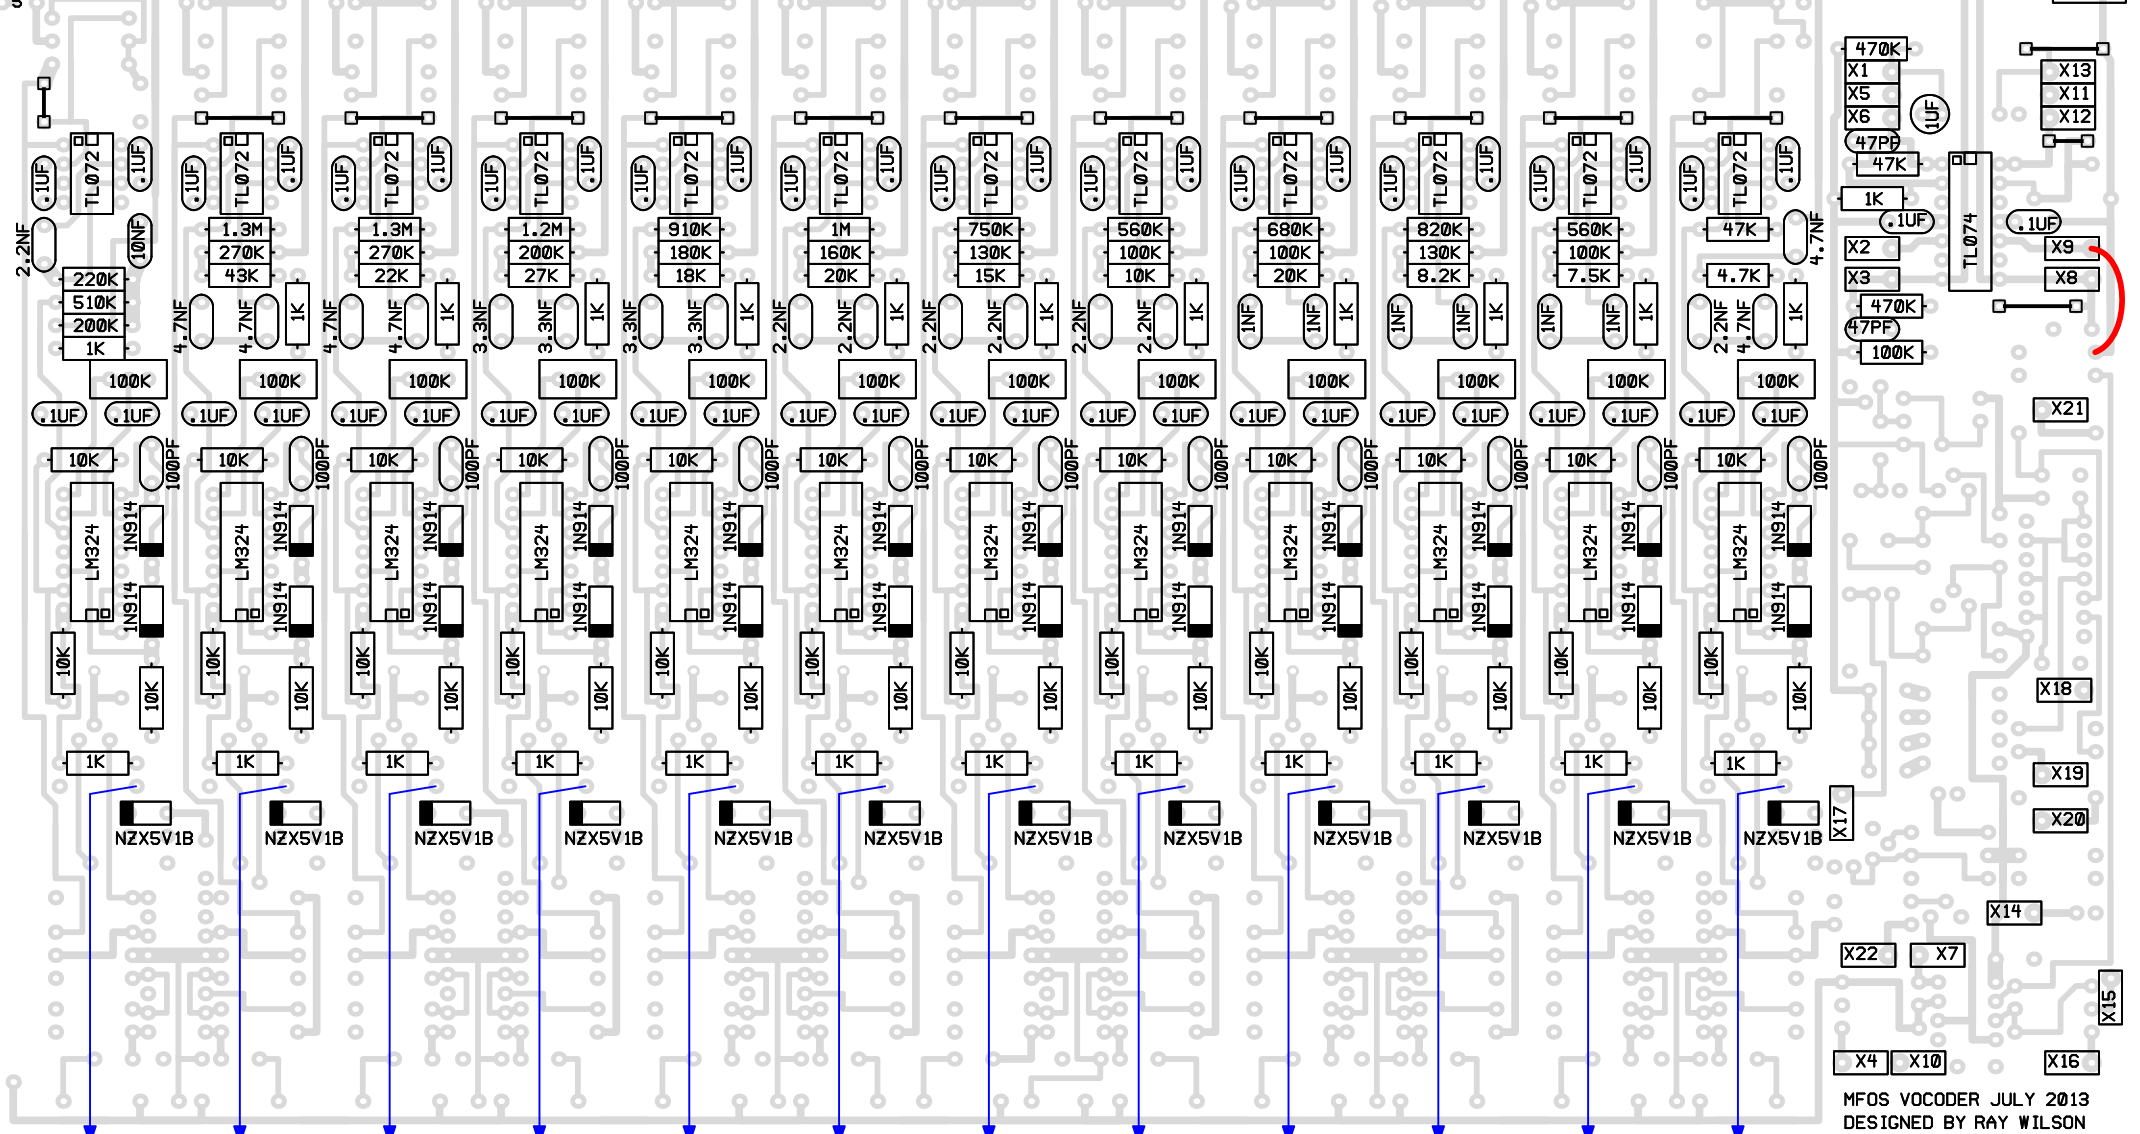

MUSIC FROM OUTER SPACE
12 CHANNEL VOCODER BOARD

MUSIC FROM OUTER SPACE
12 CHANNEL VOCODER BOARD

1
2
3
4

To 0 to 5V controller inputs. To 0 to 5V controller inputs. To 0 to 5V controller inputs. To 0 to 5V controller inputs. To 0 to 5V controller inputs.

MFOS VOCODER JULY 2013
DESIGNED BY RAY WILSON