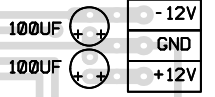

MUSIC FROM OUTER SPACE
12 CHANNEL VOCODER BOARD

MUSIC FROM OUTER SPACE
12 CHANNEL VOCODER BOARD

1
2
3
4

To 0 to 5V controller inputs. To 0 to 5V controller inputs. To 0 to 5V controller inputs. To 0 to 5V controller inputs. To 0 to 5V controller inputs.